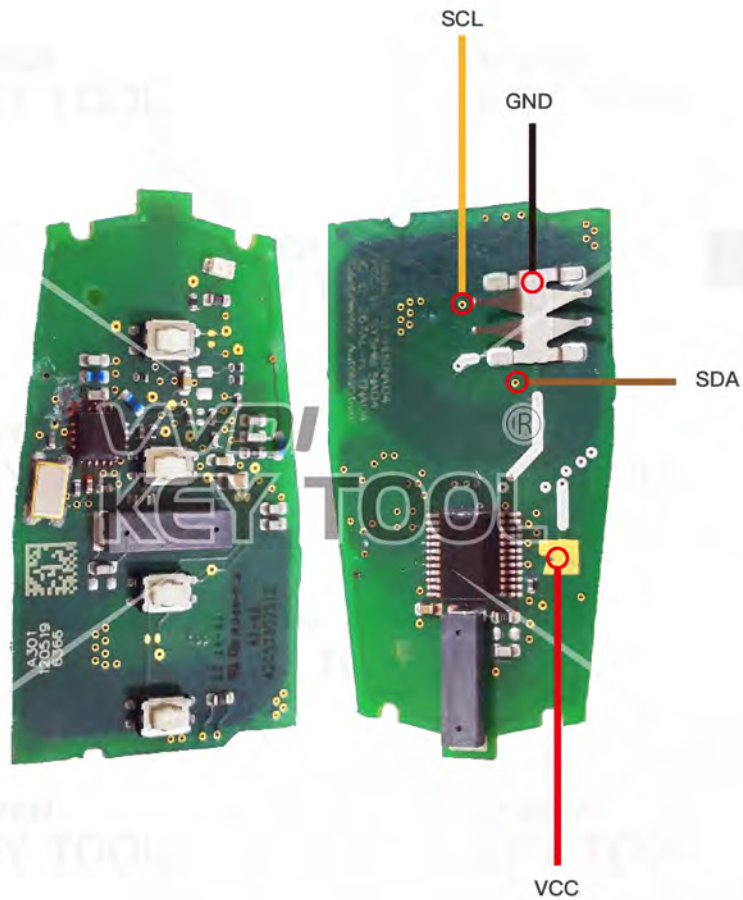

GQ4-53T

Chrysler/JEEP/Dodge

Key Information	Key Adapter	Chip Number	Note
GQ4-53T Hitag2		7961	Chip silkprint:61c700

M3M

Chrysler/JEEP/Dodge

Key Information	Key Adapter	Chip Number	Note
M3M	[1 MAST]	7953	Chip silkprint:F7953MC

Hyundai/KIA SVI-CMFCH02

Key Information	Key Adapter	Chip Number	Note
SVI-CMFCH02	[11 HYUD-1]	7952	After 2009 Most Hyundai/Kia 2-button Smartkey Chip silkprint:049620C03

Hyundai/KIA SVI-CMFEU03

Key Information	Key Adapter	Chip Number	Note
SVI-CMFCH03	[11 HYUD-1]	7952	After 2009 Most Hyundai/Kia 3-button Smartkey Chip silkprint:049620C03

SVI-HMFNA04
 SVI-HMFEU04
 SVI-HMFKR04

Hyundai/KIA

Key Information	Key Adapter	Chip Number	Note
SVI-CMFCH03	[11 HYUD-1]	7952	After 2009 Most Hyundai/Kia
SVI-HMFEU04		7952	3-button Smartkey
SVI-HMFKR04		7952	Chip silkprint:049620C03