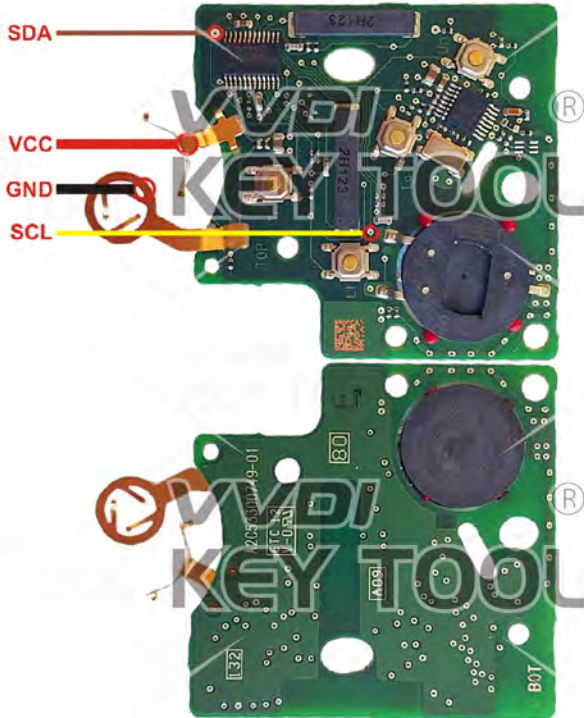

VVDI *KEY TOOL*

REMOTE UNLOCK
WIRING DIAGRAM

Version number v1.02 2017.7.17

Keytool wiring function definition

NXP transponder pin definition

Transponder type	GND	SDA	VCC	SCL
PCF7941	19	11	4	10
PCF7961	19	9	4	8
PCF7952	11	22	8	21
PCF7945	13	26	10	25
PCF7953	13	26	10	25

Renault 285970036R (Hitag2-433MHz)

Key Information	Key Adapter	Chip Number
285970036R(Hitag2-433MHz)		7953

Renault

285975779R Smartkey
433MHz

Key Information	Key Adapter	Chip Number
285975779R Smartkey 433MHz		7953

Renault

285979045R Smartkey
433MHz

Key Information	Key Adapter	Chip Number
285979045R Smartkey 433MHz		7953

VOLVO

Hitag2/Hitag3 Smartkey

Key Information	Key Adapter	Chip Number
5WK49266(900MHz) Smartkey		7953
5WK49269(433MHz) Smartkey	[12 VOLO]	7953