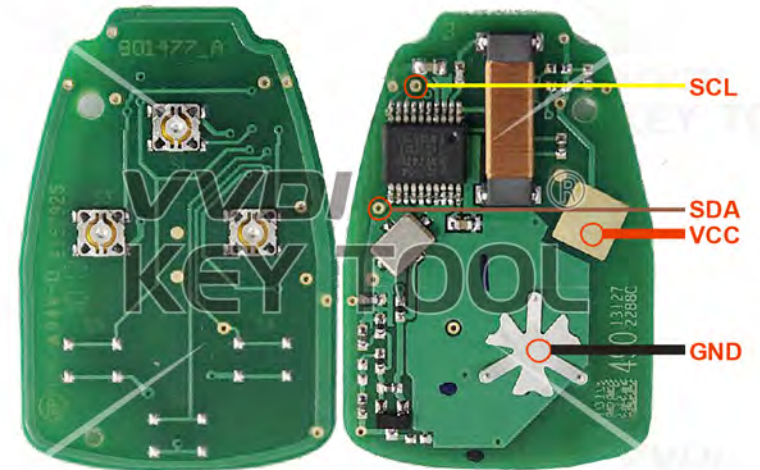

Common remote

BUICK/CHEVROLET

Key Information	Key Adapter	Chip Number
Type1 2-button 433MHz		7941
Type2 CorsaD-2-button 433MHz		7941
Type3 2-button 434Mhz		7941
Type3 5-button 315Mhz		7941
Type3 4-button 315Mhz		7941
Type4 2-button 433Mhz F41E30		7941
Type4 3-button 433Mhz F41E30		7941

Smartkey

BUICK/CHEVROLET

Key Information	Key Adapter	Chip Number
Type5 4-button 315Mhz F7952E	[9 BUIC]	7952
Type5 5-button 315Mhz F7952E	[9 BUIC]	7952
Type5 5-button 433Mhz F7952E	[9 BUIC]	7952
Type5 4-button 433Mhz F7952E	[9 BUIC]	7952
Type5 3-button 433Mhz F7952E	[9 BUIC]	7952

OHT692713AA

Chrysler/JEEP/Dodge

Key Information	Key Adapter	Chip Number
OHT692427AA(2005)		7941
OHT692713AA		7941
Support vehicle models		

2004–2007 Chrysler Town&Country 2004–2007 Dodge Caravan
 2004–2007 Dodge Grand Caravan