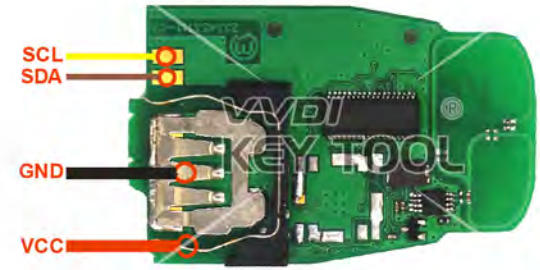

VVDI *KEY TOOL*

REMOTE UNLOCK
WIRING DIAGRAM

Version number v1.02 2017.7.17

Keytool wiring function definition

NXP transponder pin definition

Transponder type	GND	SDA	VCC	SCL
PCF7941	19	11	4	10
PCF7961	19	9	4	8
PCF7952	11	22	8	21
PCF7945	13	26	10	25
PCF7953	13	26	10	25

Audi Universal type

Key Information	Key Adapter	Chip Number	Note
PCB1 8T0959754 433 Remote	[5 AUDI]	7945	PCB No.233.423.111-02
PCB1 8T0959754A 315 Remote	[5 AUDI]	7945	PCB No.233.423.111-02
PCB1 8T0959754D 868 Remote	[5 AUDI]	7945	PCB No.233.423.111-02
PCB1 8T0959754F 433 Smartkey	[5 AUDI]	7945	PCB No.233.423.111-02
PCB2 8T0959754 433 Remote	[5 AUDI]	7945	PCB No.233.453.111-05/06
PCB2 8T0959754D 868 Remote	[5 AUDI]	7945	PCB No.233.453.111-05/07
PCB2 8T0959754F 433 Smartkey	[5 AUDI]	7945	PCB No.233.453.111-05/08
PCB2 8T0959754G 315 Smartkey	[5 AUDI]	7945	PCB No.233.453.111-05/09

* Universal type supports any 5th generation key, please use universal type to test if selected data can not work

Audi Universal type

Key Information	Key Adapter	Chip Number	Note
PCB2 4H0959754G 315 Smartkey	[5 AUDI]	7945	PCB No.233.453.111-05/10
PCB2 4H0959754K 868 Smartkey	[5 AUDI]	7945	PCB No.233.453.111-05/11
PCB2 4G0959754G 315 Smartkey	[5 AUDI]	7945	PCB No.233.453.111-05/12
PCB2 4G0959754K 868 Smartkey	[5 AUDI]	7945	PCB No.233.453.111-05/13
PCB3 4H0959754DA 433 Smartkey	[5 AUDI]	7945	PCB No.233.453.211-01/02
PCB3 4H0959754DB 315 Smartkey	[5 AUDI]	7945	PCB No.233.453.211-01/02
PCB3 4H0959754DD 868 Smartkey	[5 AUDI]	7945	PCB No.233.453.211-01/02

* Universal type supports any 5th generation keys, please use universal type to test if selected data can not work

BMW CAS3 Remote

Key Information	Key Adapter	Chip Number
5WK49125 E Series 868MHz Remote	[8 BMW-E]	7945
5WK49127 E Series 315MHz Remote	[8 BMW-E]	7945