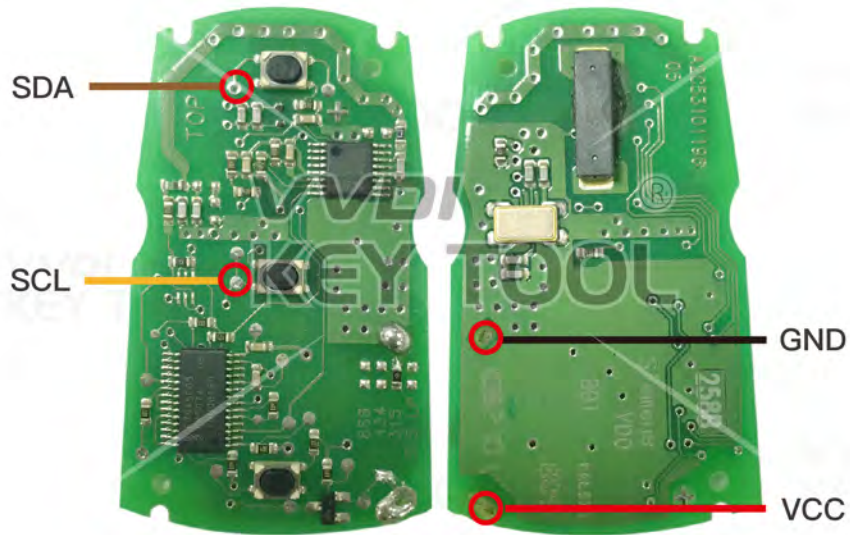

BMW CAS3 Remote

Key Information	Key Adapter	Chip Number
5WK49125 E Series 868MHz Remote	[8 BMW-E]	7945
5WK49127 E Series 315MHz Remote	[8 BMW-E]	7945