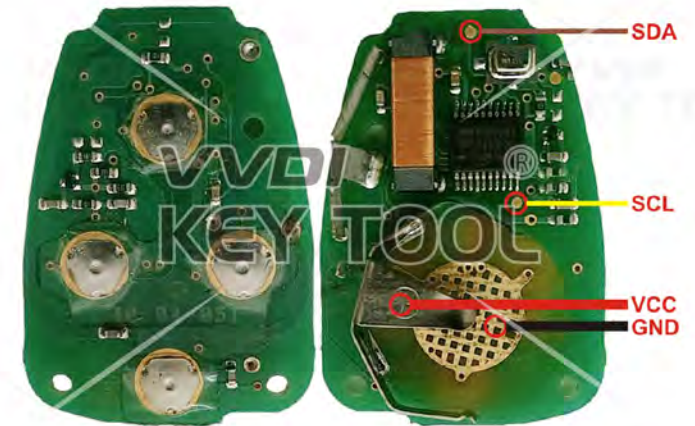

Smartkey

BUICK/CHEVROLET

Key Information	Key Adapter	Chip Number
Type5 4-button 315Mhz F7952E	[9 BUIC]	7952
Type5 5-button 315Mhz F7952E	[9 BUIC]	7952
Type5 5-button 433Mhz F7952E	[9 BUIC]	7952
Type5 4-button 433Mhz F7952E	[9 BUIC]	7952
Type5 3-button 433Mhz F7952E	[9 BUIC]	7952

OHT692713AA

Chrysler/JEEP/Dodge

Key Information	Key Adapter	Chip Number
OHT692427AA(2005)		7941
OHT692713AA		7941
Support vehicle models		

2004–2007 Chrysler Town&Country 2004–2007 Dodge Caravan
 2004–2007 Dodge Grand Caravan

KOBOT04A

Chrysler/JEEP/Dodge

Key Information	Key Adapter	Chip Number
KOBOT04A		7961

Support vehicle models

- | | |
|--------------------------|-------------------------------|
| 2007—2009 Chrysler Aspen | 2005—2007 Chrysler 300 |
| 2005—2007 Dodge Durango | 2007—2011 Dodge Dakota |
| 2007—2009 Dodge Ram | 2007—2013 Dodge Avenger |
| 2005—2007 Dodge Charger | 2007—2012 Dodge Caliber |
| 2005—2007 Jeep Commander | 2005—2007 Jeep Grand Cherokee |

IYZ-C01C M3N5W783X

Chrysler/JEEP/Dodge

Key Information	Key Adapter	Chip Number
IYZ-C01C		7961
M3N5W783X		

Support vehicle models

2008–2011 Chrysler 300	2008–2013 Chrysler Town&Country
2010–2013 Dodge Caravan	2008–2013 Dodge Charger
2008–2013 Dodge Challenger	2011–2013 Dodge Durango
2008–2012 Dodge Grand Caravan	2008–2011 Dodge Journey
2008– Dodge Magnum	2009–2013 Dodge RAM
2008–2010 Jeep Commander	2011–2013 Jeep Grand Cherokee
Chip silkprint: 567.738.031	