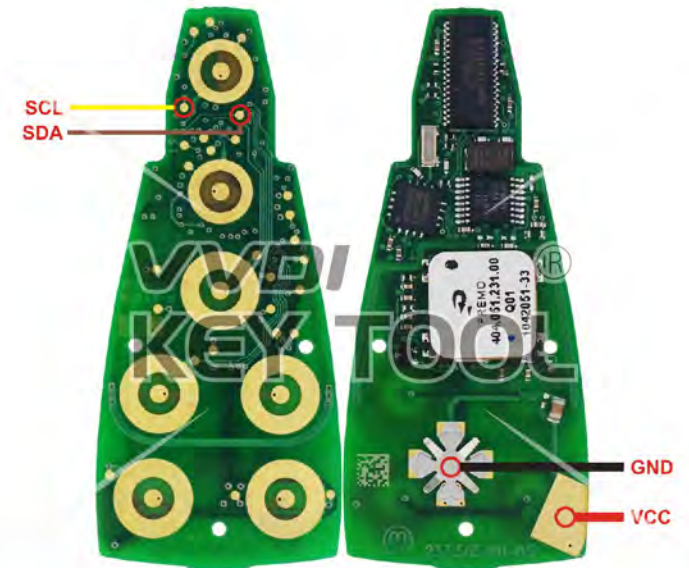

OHT692713AA

Chrysler/JEEP/Dodge

Key Information	Key Adapter	Chip Number
OHT692427AA(2005)		7941
OHT692713AA		7941
Support vehicle models		

2004–2007 Chrysler Town&Country 2004–2007 Dodge Caravan
 2004–2007 Dodge Grand Caravan

KOBOT04A

Chrysler/JEEP/Dodge

Key Information	Key Adapter	Chip Number
KOBOT04A		7961

Support vehicle models

- | | |
|--------------------------|-------------------------------|
| 2007—2009 Chrysler Aspen | 2005—2007 Chrysler 300 |
| 2005—2007 Dodge Durango | 2007—2011 Dodge Dakota |
| 2007—2009 Dodge Ram | 2007—2013 Dodge Avenger |
| 2005—2007 Dodge Charger | 2007—2012 Dodge Caliber |
| 2005—2007 Jeep Commander | 2005—2007 Jeep Grand Cherokee |

IYZ-C01C M3N5W783X

Chrysler/JEEP/Dodge

Key Information	Key Adapter	Chip Number
IYZ-C01C		7961
M3N5W783X		

Support vehicle models

2008–2011 Chrysler 300	2008–2013 Chrysler Town&Country
2010–2013 Dodge Caravan	2008–2013 Dodge Charger
2008–2013 Dodge Challenger	2011–2013 Dodge Durango
2008–2012 Dodge Grand Caravan	2008–2011 Dodge Journey
2008– Dodge Magnum	2009–2013 Dodge RAM
2008–2010 Jeep Commander	2011–2013 Jeep Grand Cherokee
Chip silkprint: 567.738.031	

IYZ-C01C Smartkey

Chrysler/JEEP/Dodge

Key Information	Key Adapter	Chip Number
IYZ-C01C Smartkey		7945

Support vehicle models

2008–2011 Chrysler 300	2008–2013 Chrysler Town&Country
2010–2013 Dodge Caravan	2008–2013 Dodge Charger
2008–2013 Dodge Challenger	2011–2013 Dodge Durango
2008–2012 Dodge Grand Caravan	2008–2011 Dodge Journey
2008– Dodge Magnum	2009–2013 Dodge RAM
2008–2010 Jeep Commander	2011–2013 Jeep Grand Cherokee
Chip silkprint: 567.737.061	