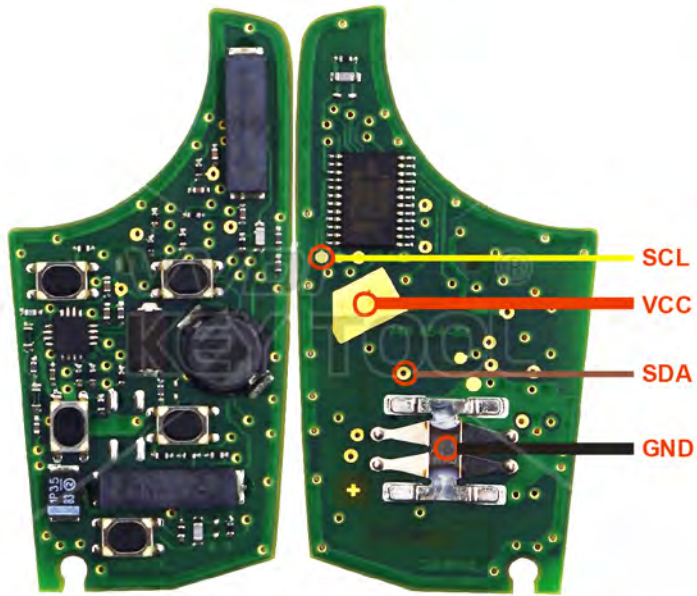

BMW

BMW F series Smart
Provided by Huf

Key Information	Key Adapter	Chip Number
HUF5661 F Series 868MHz Huf	[7 BMW-F]	7953
HUF5662 F Series 315MHz Huf	[7 BMW-F]	7953
HUF5663 F Series 434MHz Huf	[7 BMW-F]	7953
HUF5667 F Series 434MHz Huf	[7 BMW-F]	7953

Common remote

BUICK/CHEVROLET

Key Information	Key Adapter	Chip Number
Type1 2-button 433MHz		7941
Type2 CorsaD-2-button 433MHz		7941
Type3 2-button 434Mhz		7941
Type3 5-button 315Mhz		7941
Type3 4-button 315Mhz		7941
Type4 2-button 433Mhz F41E30		7941
Type4 3-button 433Mhz F41E30		7941

Smartkey

BUICK/CHEVROLET

Key Information	Key Adapter	Chip Number
Type5 4-button 315Mhz F7952E	[9 BUIC]	7952
Type5 5-button 315Mhz F7952E	[9 BUIC]	7952
Type5 5-button 433Mhz F7952E	[9 BUIC]	7952
Type5 4-button 433Mhz F7952E	[9 BUIC]	7952
Type5 3-button 433Mhz F7952E	[9 BUIC]	7952

OHT692713AA

Chrysler/JEEP/Dodge

Key Information	Key Adapter	Chip Number
OHT692427AA(2005)		7941
OHT692713AA		7941
Support vehicle models		

2004–2007 Chrysler Town&Country 2004–2007 Dodge Caravan
 2004–2007 Dodge Grand Caravan