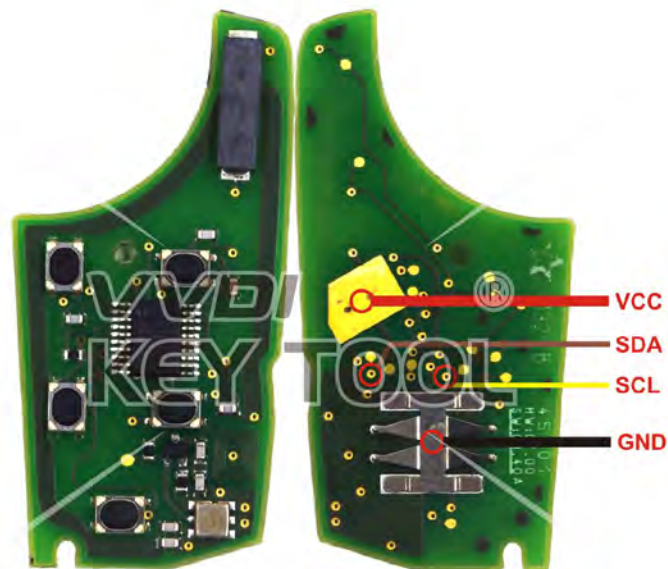

BMW CAS3 Smartkey

Key Information	Key Adapter	Chip Number
5WK49145 E Series 868MHz Smartkey	[8 BMW-E]	7953
5WK49147 E Series 315MHz Smartkey	[8 BMW-E]	7953

BMW

BMW F series Smart
Provided by Continental

Key Information	Key Adapter	Chip Number
5WK49661 F Series 868MHz Continental		7953
5WK49663 F Series 315MHz Continental		7953
5WK49662 F Series 434MHz Continental		7953

BMW

BMW F series Smart
Provided by Huf

Key Information	Key Adapter	Chip Number
HUF5661 F Series 868MHz Huf	[7 BMW-F]	7953
HUF5662 F Series 315MHz Huf	[7 BMW-F]	7953
HUF5663 F Series 434MHz Huf	[7 BMW-F]	7953
HUF5667 F Series 434MHz Huf	[7 BMW-F]	7953

Common remote

BUICK/CHEVROLET

Key Information	Key Adapter	Chip Number
Type1 2-button 433MHz		7941
Type2 CorsaD-2-button 433MHz		7941
Type3 2-button 434Mhz		7941
Type3 5-button 315Mhz		7941
Type3 4-button 315Mhz		7941
Type4 2-button 433Mhz F41E30		7941
Type4 3-button 433Mhz F41E30		7941

Smartkey

BUICK/CHEVROLET

Key Information	Key Adapter	Chip Number
Type5 4-button 315Mhz F7952E	[9 BUIC]	7952
Type5 5-button 315Mhz F7952E	[9 BUIC]	7952
Type5 5-button 433Mhz F7952E	[9 BUIC]	7952
Type5 4-button 433Mhz F7952E	[9 BUIC]	7952
Type5 3-button 433Mhz F7952E	[9 BUIC]	7952