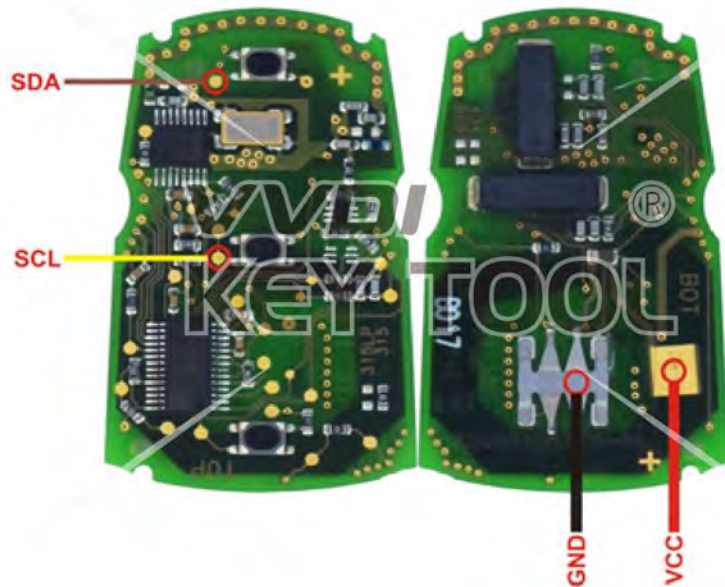

Audi Universal type

Key Information	Key Adapter	Chip Number	Note
PCB1 8T0959754 433 Remote	[5 AUDI]	7945	PCB No.233.423.111-02
PCB1 8T0959754A 315 Remote	[5 AUDI]	7945	PCB No.233.423.111-02
PCB1 8T0959754D 868 Remote	[5 AUDI]	7945	PCB No.233.423.111-02
PCB1 8T0959754F 433 Smartkey	[5 AUDI]	7945	PCB No.233.423.111-02
PCB2 8T0959754 433 Remote	[5 AUDI]	7945	PCB No.233.453.111-05/06
PCB2 8T0959754D 868 Remote	[5 AUDI]	7945	PCB No.233.453.111-05/07
PCB2 8T0959754F 433 Smartkey	[5 AUDI]	7945	PCB No.233.453.111-05/08
PCB2 8T0959754G 315 Smartkey	[5 AUDI]	7945	PCB No.233.453.111-05/09

* Universal type supports any 5th generation key, please use universal type to test if selected data can not work

Audi Universal type

Key Information	Key Adapter	Chip Number	Note
PCB2 4H0959754G 315 Smartkey	[5 AUDI]	7945	PCB No.233.453.111-05/10
PCB2 4H0959754K 868 Smartkey	[5 AUDI]	7945	PCB No.233.453.111-05/11
PCB2 4G0959754G 315 Smartkey	[5 AUDI]	7945	PCB No.233.453.111-05/12
PCB2 4G0959754K 868 Smartkey	[5 AUDI]	7945	PCB No.233.453.111-05/13
PCB3 4H0959754DA 433 Smartkey	[5 AUDI]	7945	PCB No.233.453.211-01/02
PCB3 4H0959754DB 315 Smartkey	[5 AUDI]	7945	PCB No.233.453.211-01/02
PCB3 4H0959754DD 868 Smartkey	[5 AUDI]	7945	PCB No.233.453.211-01/02

* Universal type supports any 5th generation keys, please use universal type to test if selected data can not work

BMW CAS3 Remote

Key Information	Key Adapter	Chip Number
5WK49125 E Series 868MHz Remote	[8 BMW-E]	7945
5WK49127 E Series 315MHz Remote	[8 BMW-E]	7945

BMW CAS3 Smartkey

Key Information	Key Adapter	Chip Number
5WK49145 E Series 868MHz Smartkey	[8 BMW-E]	7953
5WK49147 E Series 315MHz Smartkey	[8 BMW-E]	7953

BMW

BMW F series Smart
Provided by Continental

Key Information	Key Adapter	Chip Number
5WK49661 F Series 868MHz Continental		7953
5WK49663 F Series 315MHz Continental		7953
5WK49662 F Series 434MHz Continental		7953