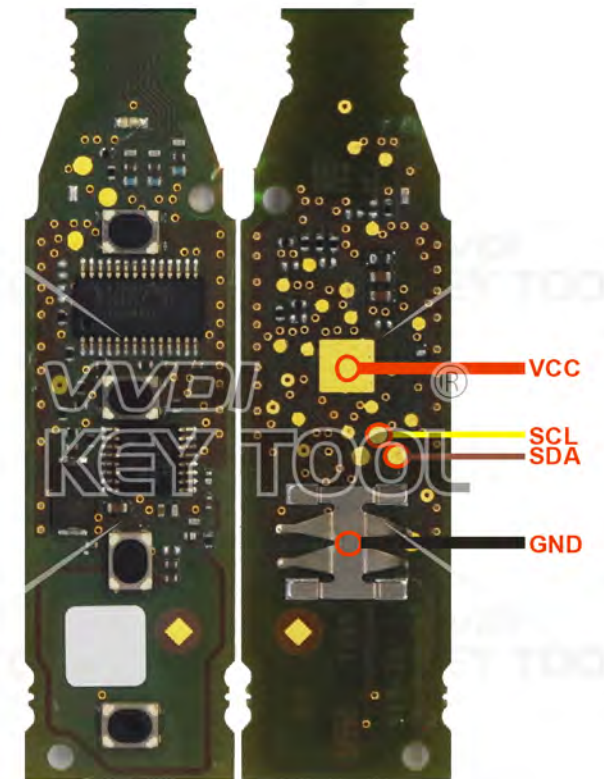

VVDI *KEY TOOL*

REMOTE UNLOCK
WIRING DIAGRAM

Version number v1.02 2017.7.17

Keytool wiring function definition

NXP transponder pin definition

Transponder type	GND	SDA	VCC	SCL
PCF7941	19	11	4	10
PCF7961	19	9	4	8
PCF7952	11	22	8	21
PCF7945	13	26	10	25
PCF7953	13	26	10	25

Key Information	Key Adapter	Chip Number
5E0U40247(434MHz)		7953

LAND ROVER

YWX000061 (434MHz) Visteon / YWX000071 (315MHz) Visteon

Key Information	Key Adapter	Chip Number
YWX000061(434MHz)Visteon		7941
YWX000071(315MHz)Visteon		7941

Mitsubishi G8D-644M-KEY (434MHZ)

Key Information	Key Adapter	Chip Number
G8D-644M-KEY(434MHZ)		7953

NISSAN Hitag2/Hitag3 Smartkey

Key Information	Key Adapter	Chip Number	Note
315MHz Hitag2 Smartkey-A2C53188764		7953	PCB No.A2C53188764
315MHz Hitag2 Smartkey-A2C53297341		7953	PCB No.A2C53297341
433MHz Hitag3 Smartkey-A2C53405173	[2 NISS]	7953	PCB No.A2C53405173
433MHz Hitag3 Smartkey-A2C53408715		7953	PCB No.A2C53408715

NISSAN AES Smartkey

Key Information	Key Adapter	Chip Number	Note
433MHz Hitag-AES Smartkey -A2C32801600		7953	PCB No.A2C32801600

Porsche

Key Information	Key Adapter	Chip Number
7PP959753BN 434MHz	[4 POSC]	7953
7PP959753BS 434MHz	[4 POSC]	7953
7PP959753BM 315MHz	[4 POSC]	7953
7PP959753BQ 315MHz	[4 POSC]	7953
7PP959753AJ 434MHz	[4 POSC]	7953