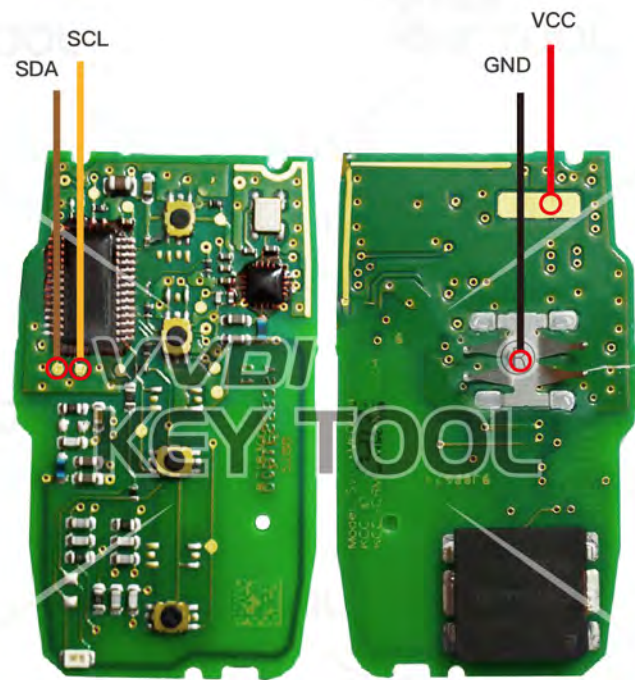

IYZ-C01C Smartkey

Chrysler/JEEP/Dodge

Key Information	Key Adapter	Chip Number
IYZ-C01C Smartkey		7945

Support vehicle models

2008–2011 Chrysler 300	2008–2013 Chrysler Town&Country
2010–2013 Dodge Caravan	2008–2013 Dodge Charger
2008–2013 Dodge Challenger	2011–2013 Dodge Durango
2008–2012 Dodge Grand Caravan	2008–2011 Dodge Journey
2008– Dodge Magnum	2009–2013 Dodge RAM
2008–2010 Jeep Commander	2011–2013 Jeep Grand Cherokee
Chip silkprint: 567.737.061	

GQ4-53T

Chrysler/JEEP/Dodge

Key Information	Key Adapter	Chip Number	Note
GQ4-53T Hitag2		7961	Chip silkprint:61c700

M3M

Chrysler/JEEP/Dodge

Key Information	Key Adapter	Chip Number	Note
M3M	[1 MAST]	7953	Chip silkprint:F7953MC

Hyundai/KIA SVI-CMFCH02

Key Information	Key Adapter	Chip Number	Note
SVI-CMFCH02	[11 HYUD-1]	7952	After 2009 Most Hyundai/Kia 2-button Smartkey Chip silkprint:049620C03

Hyundai/KIA SVI-CMFEU03

Key Information	Key Adapter	Chip Number	Note
SVI-CMFCH03	[11 HYUD-1]	7952	After 2009 Most Hyundai/Kia 3-button Smartkey Chip silkprint:049620C03

SVI-HMFNA04
 SVI-HMFEU04
 SVI-HMFKR04

Hyundai/KIA

Key Information	Key Adapter	Chip Number	Note
SVI-CMFCH03	[11 HYUD-1]	7952	After 2009 Most Hyundai/Kia
SVI-HMFEU04		7952	3-button Smartkey
SVI-HMFKR04		7952	Chip silkprint:049620C03