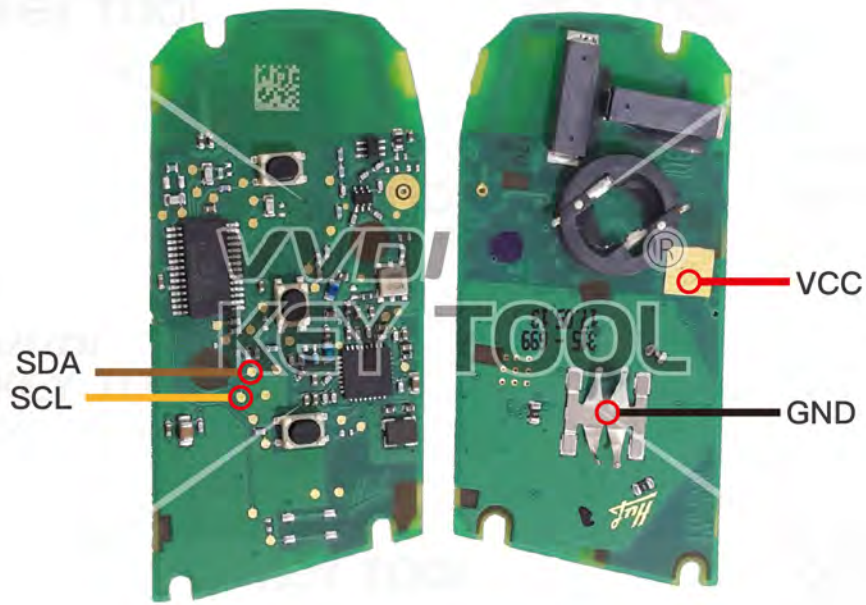

Audi Universal type

Key Information	Key Adapter	Chip Number	Note
PCB1 8T0959754 433 Remote	[5 AUDI]	7945	PCB No.233.423.111-02
PCB1 8T0959754A 315 Remote	[5 AUDI]	7945	PCB No.233.423.111-02
PCB1 8T0959754D 868 Remote	[5 AUDI]	7945	PCB No.233.423.111-02
PCB1 8T0959754F 433 Smartkey	[5 AUDI]	7945	PCB No.233.423.111-02
PCB2 8T0959754 433 Remote	[5 AUDI]	7945	PCB No.233.453.111-05/06
PCB2 8T0959754D 868 Remote	[5 AUDI]	7945	PCB No.233.453.111-05/07
PCB2 8T0959754F 433 Smartkey	[5 AUDI]	7945	PCB No.233.453.111-05/08
PCB2 8T0959754G 315 Smartkey	[5 AUDI]	7945	PCB No.233.453.111-05/09

BMW CAS3 Smartkey

Key Information	Key Adapter	Chip Number
5WK49145 E Series 868MHz Smartkey	[8 BMW-E]	7953
5WK49147 E Series 315MHz Smartkey	[8 BMW-E]	7953

BMW

BMW F series Smart
Provided by Continental

Key Information	Key Adapter	Chip Number
5WK49661 F Series 868MHz Continental		7953
5WK49663 F Series 315MHz Continental		7953
5WK49662 F Series 434MHz Continental		7953

BMW

BMW F series Smart
Provided by Huf

Key Information	Key Adapter	Chip Number
HUF5661 F Series 868MHz Huf	[7 BMW-F]	7953
HUF5662 F Series 315MHz Huf	[7 BMW-F]	7953
HUF5663 F Series 434MHz Huf	[7 BMW-F]	7953
HUF5667 F Series 434MHz Huf	[7 BMW-F]	7953

Common remote

BUICK/CHEVROLET

Key Information	Key Adapter	Chip Number
Type1 2-button 433MHz		7941
Type2 CorsaD-2-button 433MHz		7941
Type3 2-button 434Mhz		7941
Type3 5-button 315Mhz		7941
Type3 4-button 315Mhz		7941
Type4 2-button 433Mhz F41E30		7941
Type4 3-button 433Mhz F41E30		7941