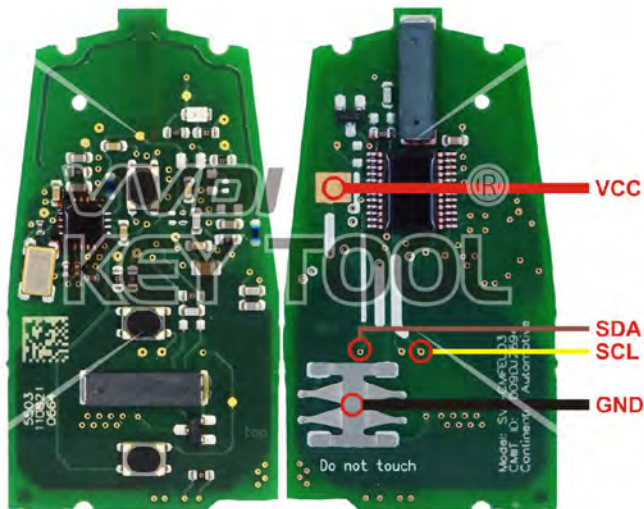

IYZ-C01C Smartkey

Chrysler/JEEP/Dodge

Key Information	Key Adapter	Chip Number
IYZ-C01C Smartkey		7945

Support vehicle models

2008–2011 Chrysler 300	2008–2013 Chrysler Town&Country
2010–2013 Dodge Caravan	2008–2013 Dodge Charger
2008–2013 Dodge Challenger	2011–2013 Dodge Durango
2008–2012 Dodge Grand Caravan	2008–2011 Dodge Journey
2008– Dodge Magnum	2009–2013 Dodge RAM
2008–2010 Jeep Commander	2011–2013 Jeep Grand Cherokee
Chip silkprint: 567.737.061	

GQ4-53T

Chrysler/JEEP/Dodge

Key Information	Key Adapter	Chip Number	Note
GQ4-53T Hitag2		7961	Chip silkprint:61c700

M3M

Chrysler/JEEP/Dodge

Key Information	Key Adapter	Chip Number	Note
M3M	[1 MAST]	7953	Chip silkprint:F7953MC

Hyundai/KIA SVI-CMFCH02

Key Information	Key Adapter	Chip Number	Note
SVI-CMFCH02	[11 HYUD-1]	7952	After 2009 Most Hyundai/Kia 2-button Smartkey Chip silkprint:049620C03

Hyundai/KIA SVI-CMFEU03

Key Information	Key Adapter	Chip Number	Note
SVI-CMFCH03	[11 HYUD-1]	7952	After 2009 Most Hyundai/Kia 3-button Smartkey Chip silkprint:049620C03