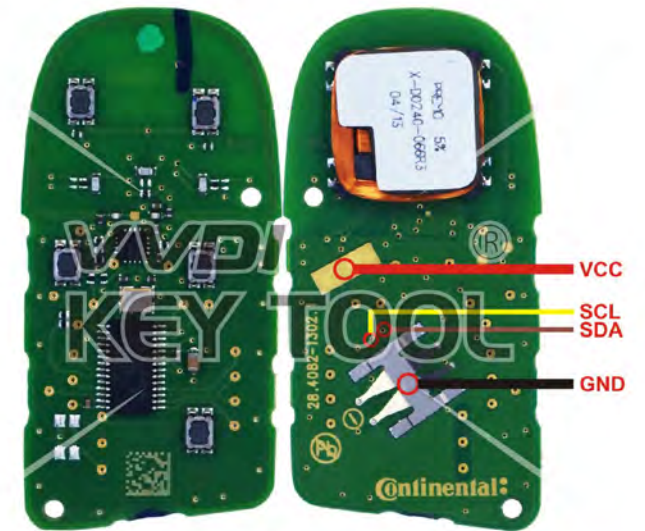

IYZ-C01C M3N5W783X

Chrysler/JEEP/Dodge

Key Information	Key Adapter	Chip Number
IYZ-C01C		7961
M3N5W783X		

Support vehicle models

2008–2011 Chrysler 300	2008–2013 Chrysler Town&Country
2010–2013 Dodge Caravan	2008–2013 Dodge Charger
2008–2013 Dodge Challenger	2011–2013 Dodge Durango
2008–2012 Dodge Grand Caravan	2008–2011 Dodge Journey
2008– Dodge Magnum	2009–2013 Dodge RAM
2008–2010 Jeep Commander	2011–2013 Jeep Grand Cherokee
Chip silkprint: 567.738.031	

IYZ-C01C Smartkey

Chrysler/JEEP/Dodge

Key Information	Key Adapter	Chip Number
IYZ-C01C Smartkey		7945

Support vehicle models

2008–2011 Chrysler 300	2008–2013 Chrysler Town&Country
2010–2013 Dodge Caravan	2008–2013 Dodge Charger
2008–2013 Dodge Challenger	2011–2013 Dodge Durango
2008–2012 Dodge Grand Caravan	2008–2011 Dodge Journey
2008– Dodge Magnum	2009–2013 Dodge RAM
2008–2010 Jeep Commander	2011–2013 Jeep Grand Cherokee
Chip silkprint: 567.737.061	

GQ4-53T

Chrysler/JEEP/Dodge

Key Information	Key Adapter	Chip Number	Note
GQ4-53T Hitag2		7961	Chip silkprint:61c700

M3M

Chrysler/JEEP/Dodge

Key Information	Key Adapter	Chip Number	Note
M3M	[1 MAST]	7953	Chip silkprint:F7953MC

Hyundai/KIA SVI-CMFCH02

Key Information	Key Adapter	Chip Number	Note
SVI-CMFCH02	[11 HYUD-1]	7952	After 2009 Most Hyundai/Kia 2-button Smartkey Chip silkprint:049620C03

Hyundai/KIA SVI-CMFEU03

Key Information	Key Adapter	Chip Number	Note
SVI-CMFCH03	[11 HYUD-1]	7952	After 2009 Most Hyundai/Kia 3-button Smartkey Chip silkprint:049620C03