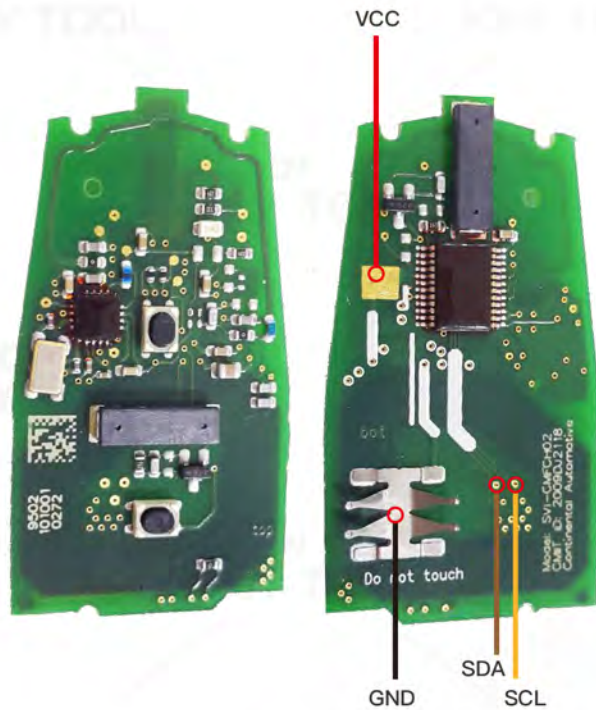

IYZ-C01C Smartkey

Chrysler/JEEP/Dodge

Key Information	Key Adapter	Chip Number
IYZ-C01C Smartkey		7945

Support vehicle models

2008–2011 Chrysler 300	2008–2013 Chrysler Town&Country
2010–2013 Dodge Caravan	2008–2013 Dodge Charger
2008–2013 Dodge Challenger	2011–2013 Dodge Durango
2008–2012 Dodge Grand Caravan	2008–2011 Dodge Journey
2008– Dodge Magnum	2009–2013 Dodge RAM
2008–2010 Jeep Commander	2011–2013 Jeep Grand Cherokee
Chip silkprint: 567.737.061	

GQ4-53T

Chrysler/JEEP/Dodge

Key Information	Key Adapter	Chip Number	Note
GQ4-53T Hitag2		7961	Chip silkprint:61c700

M3M

Chrysler/JEEP/Dodge

Key Information	Key Adapter	Chip Number	Note
M3M	[1 MAST]	7953	Chip silkprint:F7953MC

Hyundai/KIA SVI-CMFCH02

Key Information	Key Adapter	Chip Number	Note
SVI-CMFCH02	[11 HYUD-1]	7952	After 2009 Most Hyundai/Kia 2-button Smartkey Chip silkprint:049620C03

Hyundai/KIA SVI-CMFEU03

Key Information	Key Adapter	Chip Number	Note
SVI-CMFCH03	[11 HYUD-1]	7952	After 2009 Most Hyundai/Kia 3-button Smartkey Chip silkprint:049620C03