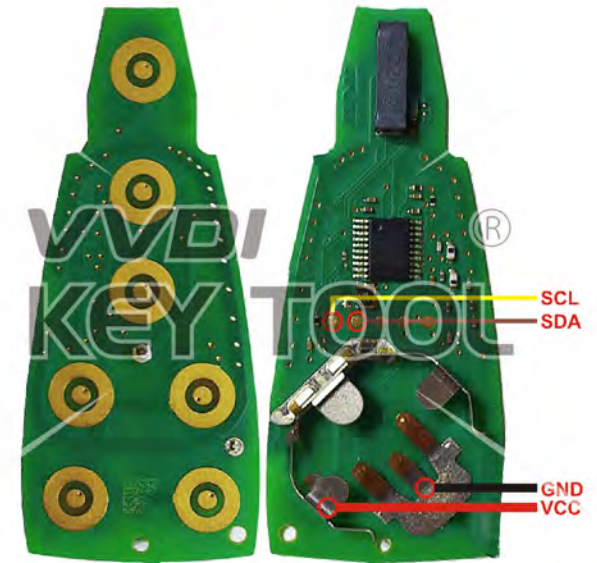

KOBOT04A

Chrysler/JEEP/Dodge

Key Information	Key Adapter	Chip Number
KOBOT04A		7961

Support vehicle models

- | | |
|--------------------------|-------------------------------|
| 2007—2009 Chrysler Aspen | 2005—2007 Chrysler 300 |
| 2005—2007 Dodge Durango | 2007—2011 Dodge Dakota |
| 2007—2009 Dodge Ram | 2007—2013 Dodge Avenger |
| 2005—2007 Dodge Charger | 2007—2012 Dodge Caliber |
| 2005—2007 Jeep Commander | 2005—2007 Jeep Grand Cherokee |

IYZ-C01C M3N5W783X

Chrysler/JEEP/Dodge

Key Information	Key Adapter	Chip Number
IYZ-C01C		7961
M3N5W783X		

Support vehicle models

2008–2011 Chrysler 300	2008–2013 Chrysler Town&Country
2010–2013 Dodge Caravan	2008–2013 Dodge Charger
2008–2013 Dodge Challenger	2011–2013 Dodge Durango
2008–2012 Dodge Grand Caravan	2008–2011 Dodge Journey
2008– Dodge Magnum	2009–2013 Dodge RAM
2008–2010 Jeep Commander	2011–2013 Jeep Grand Cherokee
Chip silkprint: 567.738.031	

IYZ-C01C Smartkey

Chrysler/JEEP/Dodge

Key Information	Key Adapter	Chip Number
IYZ-C01C Smartkey		7945

Support vehicle models

2008–2011 Chrysler 300	2008–2013 Chrysler Town&Country
2010–2013 Dodge Caravan	2008–2013 Dodge Charger
2008–2013 Dodge Challenger	2011–2013 Dodge Durango
2008–2012 Dodge Grand Caravan	2008–2011 Dodge Journey
2008– Dodge Magnum	2009–2013 Dodge RAM
2008–2010 Jeep Commander	2011–2013 Jeep Grand Cherokee
Chip silkprint: 567.737.061	

GQ4-53T

Chrysler/JEEP/Dodge

Key Information	Key Adapter	Chip Number	Note
GQ4-53T Hitag2		7961	Chip silkprint:61c700

M3M

Chrysler/JEEP/Dodge

Key Information	Key Adapter	Chip Number	Note
M3M	[1 MAST]	7953	Chip silkprint:F7953MC