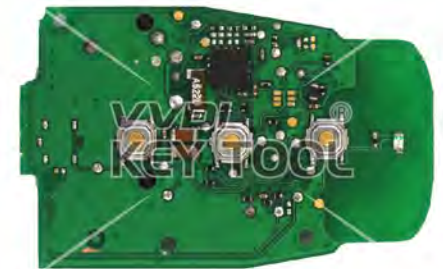

VVDI *KEY TOOL*

REMOTE UNLOCK
WIRING DIAGRAM

Version number v1.02 2017.7.17

Keytool wiring function definition

NXP transponder pin definition

Transponder type	GND	SDA	VCC	SCL
PCF7941	19	11	4	10
PCF7961	19	9	4	8
PCF7952	11	22	8	21
PCF7945	13	26	10	25
PCF7953	13	26	10	25

Audi Universal type

Key Information	Key Adapter	Chip Number	Note
PCB1 8T0959754 433 Remote	[5 AUDI]	7945	PCB No.233.423.111-02
PCB1 8T0959754A 315 Remote	[5 AUDI]	7945	PCB No.233.423.111-02
PCB1 8T0959754D 868 Remote	[5 AUDI]	7945	PCB No.233.423.111-02
PCB1 8T0959754F 433 Smartkey	[5 AUDI]	7945	PCB No.233.423.111-02
PCB2 8T0959754 433 Remote	[5 AUDI]	7945	PCB No.233.453.111-05/06
PCB2 8T0959754D 868 Remote	[5 AUDI]	7945	PCB No.233.453.111-05/07
PCB2 8T0959754F 433 Smartkey	[5 AUDI]	7945	PCB No.233.453.111-05/08
PCB2 8T0959754G 315 Smartkey	[5 AUDI]	7945	PCB No.233.453.111-05/09

* Universal type supports any 5th generation key, please use universal type to test if selected data can not work

Audi Universal type

Key Information	Key Adapter	Chip Number	Note
PCB2 4H0959754G 315 Smartkey	[5 AUDI]	7945	PCB No.233.453.111-05/10
PCB2 4H0959754K 868 Smartkey	[5 AUDI]	7945	PCB No.233.453.111-05/11
PCB2 4G0959754G 315 Smartkey	[5 AUDI]	7945	PCB No.233.453.111-05/12
PCB2 4G0959754K 868 Smartkey	[5 AUDI]	7945	PCB No.233.453.111-05/13
PCB3 4H0959754DA 433 Smartkey	[5 AUDI]	7945	PCB No.233.453.211-01/02
PCB3 4H0959754DB 315 Smartkey	[5 AUDI]	7945	PCB No.233.453.211-01/02
PCB3 4H0959754DD 868 Smartkey	[5 AUDI]	7945	PCB No.233.453.211-01/02